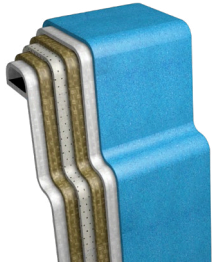

Flush Spa

Bench Seat

Sloping Pool
Floor

Sizes

12.20m (L) x 4.40m (W) | Min Depth 1.20m • Max Depth 2.00m

10.00m (L) x 4.40m (W) | Min Depth 1.20m • Max Depth 1.85m

8.20m (L) x 4.40m (W) | Min Depth 1.20m • Max Depth 1.70m

Spa Size 1.70m (L) x 1.70m (W) | Depth 0.95m

Size Note: Dimensions are of the pool shell only and may be rounded.

Materials

Nexus Pools are built using high-performance, corrosive-resistant vinyl ester resin within all layers of application, providing the highest level of structural integrity and protection against osmosis.