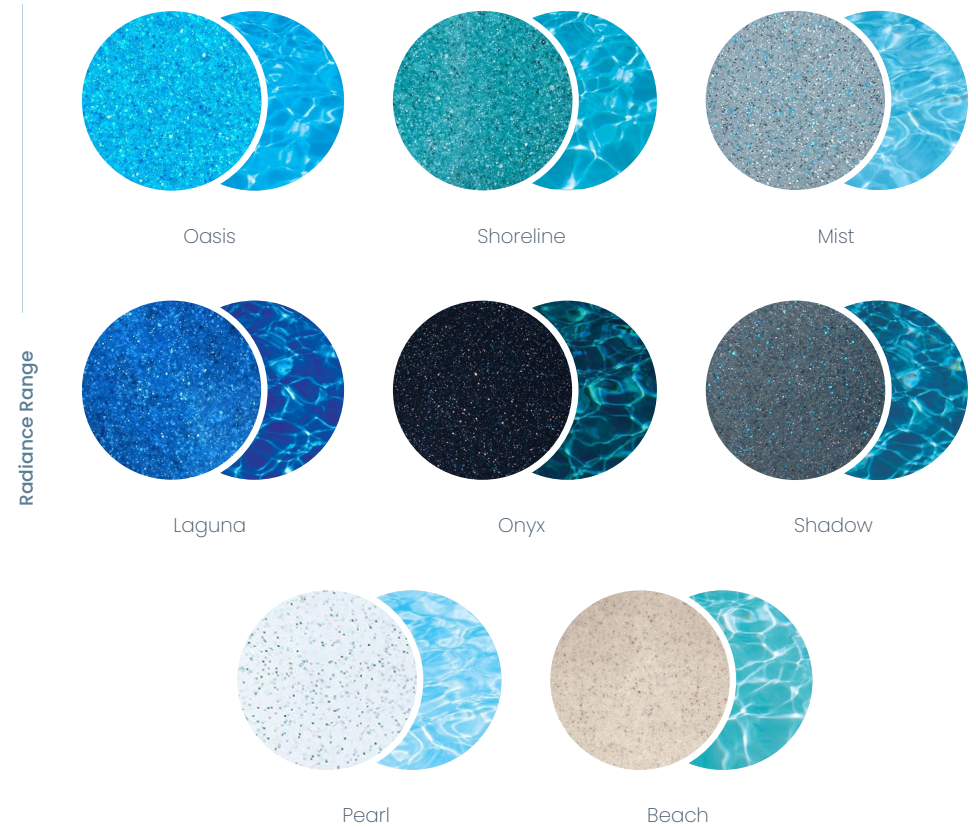

Colour Range

Featuring industry leading colour technology from allnex, Nexus Pools' colour selection will set the tone in capturing memories and enhancing special life moments.

Colour Note: Colours are examples and are artist impressions only. Colours may vary from the finished product.