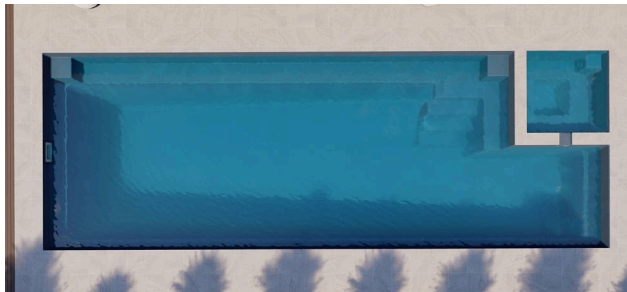

Presented in
Shadow

The Retreat

The ultimate refuge, The Retreat invites you to unselfishly unwind and unplug. With ease of accessibility, the convenience of this design highlights entry steps into the spa and cascading steps lowering into the swimming corridor.

The Retreat comes equipped with an abundance of inviting features, creating a staycation that is not only peaceful and quiet, but also provides a comforting state of mind. This luxurious design incorporates generous bench seating for areas of endless rest and relaxation. Plus, the accompanying safety ledge provides an extra step around the pool for little ones to hold onto. Find the stillness and sanctuary you deserve within The Retreat as you also discover the same within yourself.

Flush Spa

Bench Seat

Sloping Pool
Floor

Sizes

12.20m (L) x 4.40m (W) | Min Depth 1.20m • Max Depth 2.00m

10.00m (L) x 4.40m (W) | Min Depth 1.20m • Max Depth 1.85m

8.20m (L) x 4.40m (W) | Min Depth 1.20m • Max Depth 1.70m

Spa Size 1.70m (L) x 1.70m (W) | Depth 0.95m

Size Note: Dimensions are of the pool shell only and may be rounded.

Materials

Nexus Pools are built using high-performance, corrosive-resistant vinyl ester resin within all layers of application, providing the highest level of structural integrity and protection against osmosis.