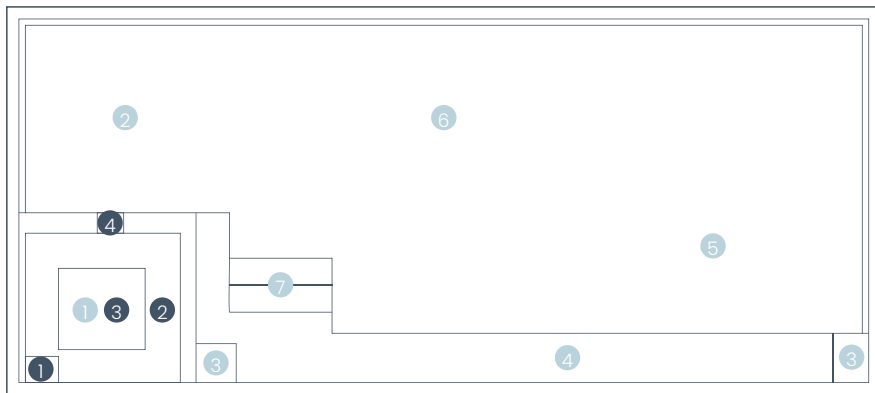

Flush Spa

Bench Seat

Sloping Pool
Floor

Sizes

12.20m (L) x 4.40m (W) | Min Depth 1.20m • Max Depth 2.00m

10.00m (L) x 4.40m (W) | Min Depth 1.20m • Max Depth 1.85m

8.20m (L) x 4.40m (W) | Min Depth 1.20m • Max Depth 1.70m

Spa Size 1.70m (L) x 1.70m (W) | Depth 0.95m

Size Note: Dimensions are of the pool shell only and may be rounded.

Materials

Nexus Pools are built using high-performance, corrosive-resistant vinyl ester resin within all layers of application, providing the highest level of structural integrity and protection against osmosis.

Pool Features

- 1 Flush Spa
- 2 Wrap-around Safety Ledge
- 3 Dual Entry Steps
- 4 Bench Seat
- 5 Sloping Pool Floor
- 6 Swimming Corridor
- 7 Steps into Pool

Spa Features

- 1 Spa Entry Step
- 2 Wrap-around Seat
- 3 Spa Footwell
- 4 Spill-over Ledge