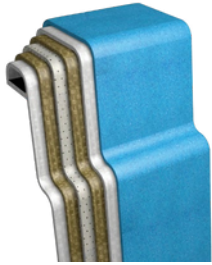

Flush Spa

Splash Deck

Flat Bottom Floor

Sizes

7.60m (L) x 3.80m (W) | Depth 1.40m

6.10m (L) x 3.80m (W) | Depth 1.40m

Spa Size 1.70m (L) x 1.40m (W) | Depth 0.95m

Size Note: Dimensions are of the pool shell only and may be rounded.

Materials

Nexus Pools are built using high-performance, corrosive-resistant vinyl ester resin within all layers of application, providing the highest level of structural integrity and protection against osmosis.