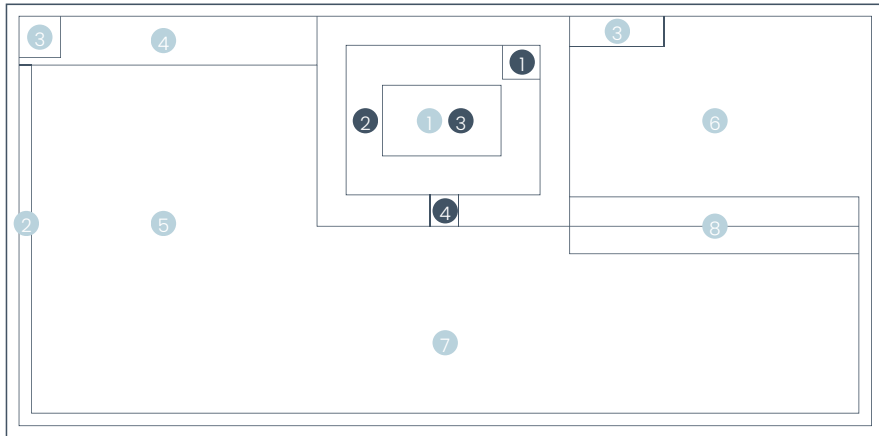

A convenient seating area is located on either side of The Muse, with a bench seat and handy entry step on one side and a splash deck with cascading steps to the flat bottom, L-shaped swim corridor on the opposite side. Opportunity abounds with plenty of spaces to cool down and lounge with the entire family. Discover the art of relaxation with The Muse with Spa.

Flush Spa

Splash Deck

Flat Bottom Floor

Sizes

7.60m (L) x 3.80m (W) | Depth 1.40m

6.10m (L) x 3.80m (W) | Depth 1.40m

Spa Size 1.70m (L) x 1.40m (W) | Depth 0.95m

Size Note: Dimensions are of the pool shell only and may be rounded.

Pool Features

- 1 Flush Spa
- 2 Wrap-around Safety Ledge
- 3 Dual Entry Steps
- 4 Bench Seat
- 5 Flat Bottom Floor
- 6 Splash Deck
- 7 Swimming Corridor
- 8 Steps into Pool

Spa Features

- 1 Spa Entry Step
- 2 Wrap-around Seat
- 3 Spa Footwell
- 4 Spill-over Ledge