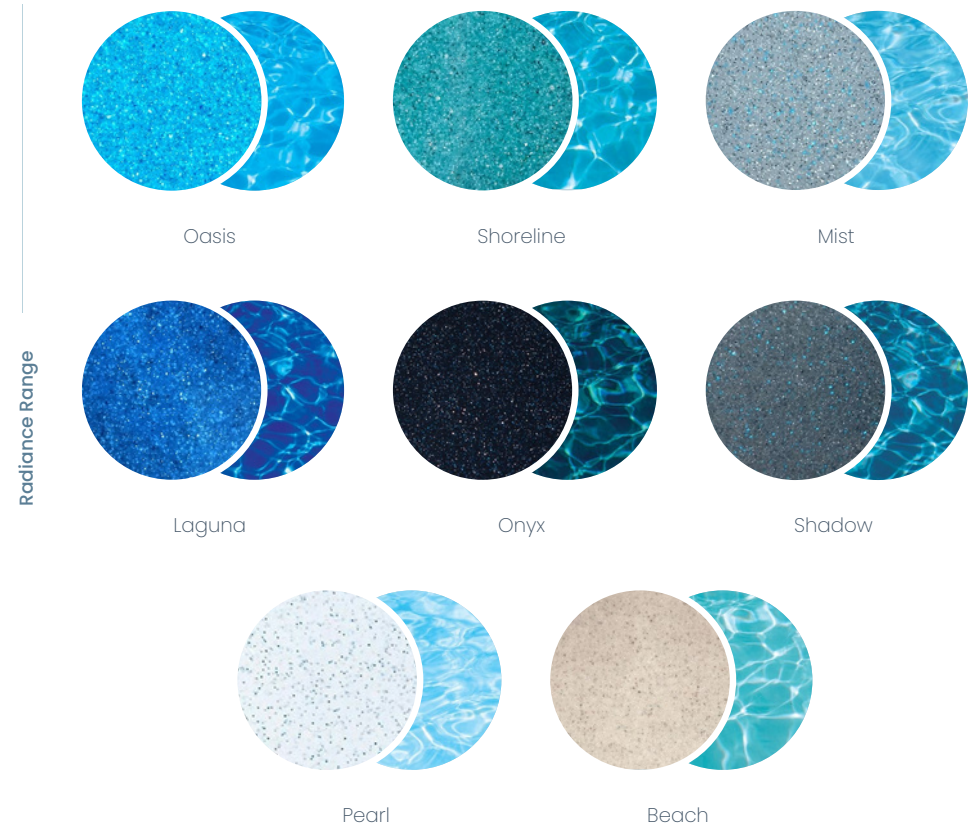

Colour Range

Featuring industry leading colour technology from allnex, Nexus Pools' colour selection will set the tone in capturing memories and enhancing special life moments.

Colour Note: Colours are examples and are artist impressions only. Colours may vary from the finished product.