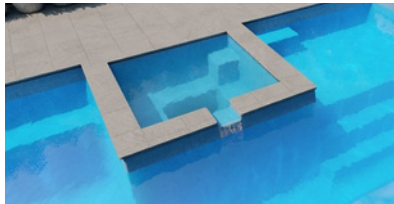

Presented in
Oasis

The Muse

with Spa

Designed with thoughtful features that respond to your desire for connectivity and relaxation, The Muse will put you on a new path to bliss. The flush, built-in spa creates a hub of connectivity for you and your friends. Easily access the spa with convenient entry steps and let the spill-over ledge envelope you in comfort and relaxation.

A convenient seating area is located on either side of The Muse, with a bench seat and handy entry step on one side and a splash deck with cascading steps to the flat bottom, L-shaped swim corridor on the opposite side. Opportunity abounds with plenty of spaces to cool down and lounge with the entire family. Discover the art of relaxation with The Muse with Spa.

Flush Spa

Splash Deck

Flat Bottom Floor

Sizes

7.60m (L) x 3.80m (W) | Depth 1.40m

6.10m (L) x 3.80m (W) | Depth 1.40m

Spa Size 1.70m (L) x 1.40m (W) | Depth 0.95m

Size Note: Dimensions are of the pool shell only and may be rounded.

Pool Features

- 1 Flush Spa
- 2 Wrap-around Safety Ledge
- 3 Dual Entry Steps
- 4 Bench Seat
- 5 Flat Bottom Floor
- 6 Splash Deck
- 7 Swimming Corridor
- 8 Steps into Pool

Spa Features

- 1 Spa Entry Step
- 2 Wrap-around Seat
- 3 Spa Footwell
- 4 Spill-over Ledge