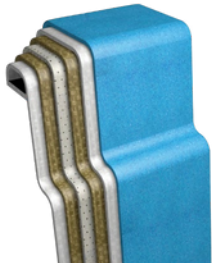

Raised Spa

Splash Deck

Flat Bottom Floor

Sizes

7.60m (L) x 3.80m (W) | Depth 1.40m

6.10m (L) x 3.80m (W) | Depth 1.40m

Spa Size 1.70m (L) x 1.40m (W) | Depth 0.95m

Size Note: Dimensions are of the pool shell only and may be rounded.

Materials

Nexus Pools are built using high-performance, corrosive-resistant vinyl ester resin within all layers of application, providing the highest level of structural integrity and protection against osmosis.