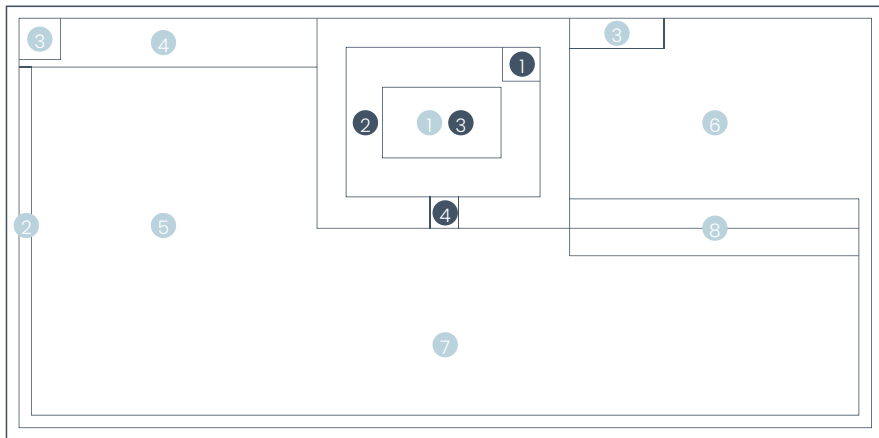

Raised Spa

Splash Deck

Flat Bottom Floor

Sizes

7.60m (L) x 3.80m (W) | Depth 1.40m

6.10m (L) x 3.80m (W) | Depth 1.40m

Spa Size 1.70m (L) x 1.40m (W) | Depth 0.95m

Size Note: Dimensions are of the pool shell only and may be rounded.

Pool Features

- 1 Raised Spa
- 2 Wrap-around Safety Ledge
- 3 Dual Entry Steps
- 4 Bench Seat
- 5 Flat Bottom Floor
- 6 Splash Deck
- 7 Swimming Corridor
- 8 Steps into Pool

Spa Features

- 1 Spa Entry Step
- 2 Wrap-around Seat
- 3 Spa Footwell
- 4 Spill-over Ledge

Colour Range

Featuring industry leading colour technology from allnex, Nexus Pools' colour selection will set the tone in capturing memories and enhancing special life moments.

Radiance Range

Colour Note: Colours are examples and are artist impressions only. Colours may vary from the finished product.