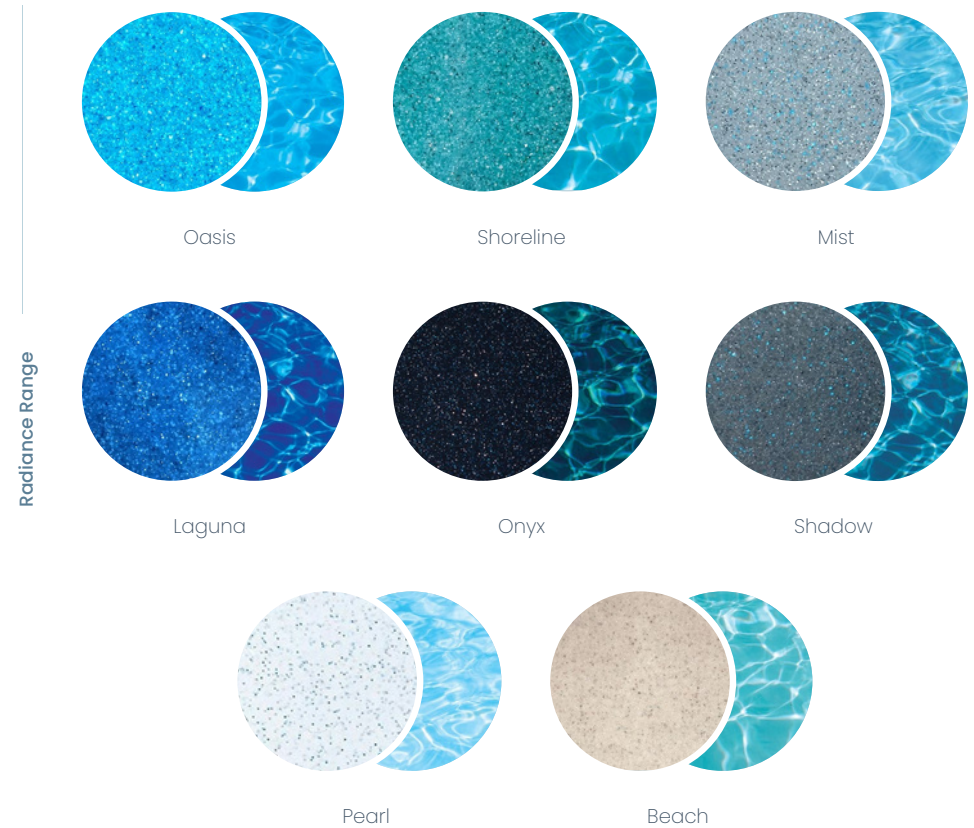

Colour Range

Featuring industry leading colour technology from allnex, Nexus Pools' colour selection will set the tone in capturing memories and enhancing special life moments.

Radiance Range

Colour Note: Colours are examples and are artist impressions only. Colours may vary from the finished product.