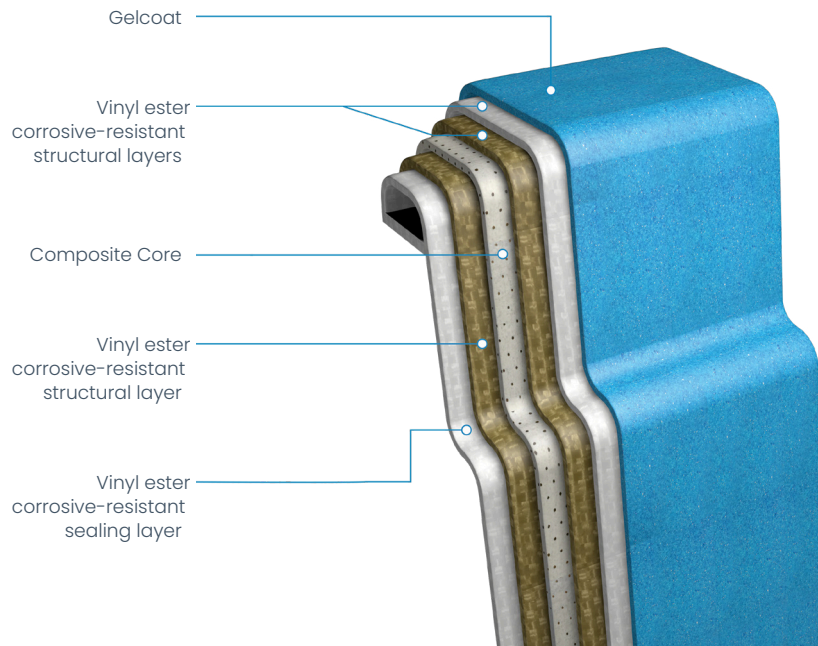

The Retreat • 3 Sizes

12.20m (L) x 4.40m (W) | Min Depth 1.20m • Max Depth 2.00m
 10.00m (L) x 4.40m (W) | Min Depth 1.20m • Max Depth 1.85m
 8.20m (L) x 4.40m (W) | Min Depth 1.20m • Max Depth 1.70m
 Spa Size 1.70m (L) x 1.70m (W) | Depth 0.95m

The Journey • 2 Sizes

5.00m (L) x 2.40m (W) | Min Depth 1.10m • Max Depth 1.50m
 6.10m (L) x 2.40m (W) | Min Depth 1.10m • Max Depth 1.60m

The Escape • 2 Sizes

5.00m (L) x 3.20m (W) | Min Depth 1.10m • Max Depth 1.50m
 6.10m (L) x 3.20m (W) | Min Depth 1.10m • Max Depth 1.60m

Size Note: Dimensions are of the pool shell only and may be rounded.

Materials

Nexus Pools are built using high-performance, corrosive-resistant vinyl ester resin within all layers of application, providing the highest level of structural integrity and protection against osmosis.

Colour Range

Featuring industry leading colour technology from allnex, Nexus Pools' colour selection will set the tone in capturing memories and enhancing special life moments.

Colour Note: Colours are examples and are artist impressions only. Colours may vary from the finished product.