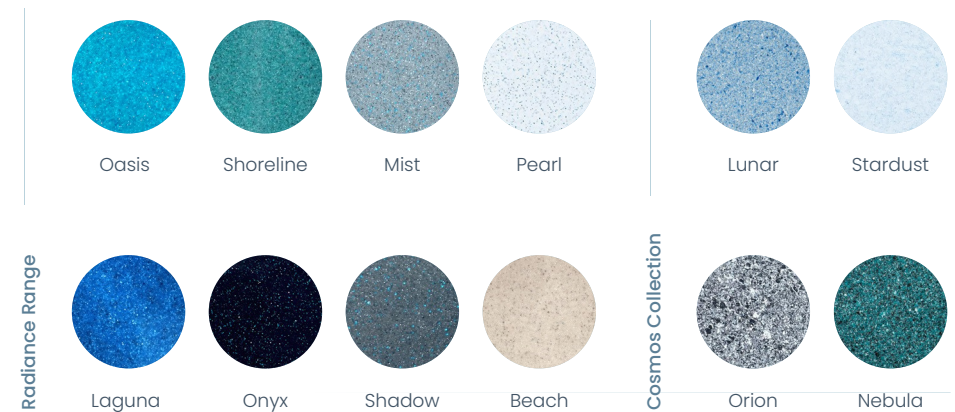

Colour Range

Featuring industry leading colour technology from allnex, Nexus Pools' colour selection will set the tone in capturing memories and enhancing special life moments.

Colour Note: Colours are examples and are artist impressions only. Colours may vary from the finished product.